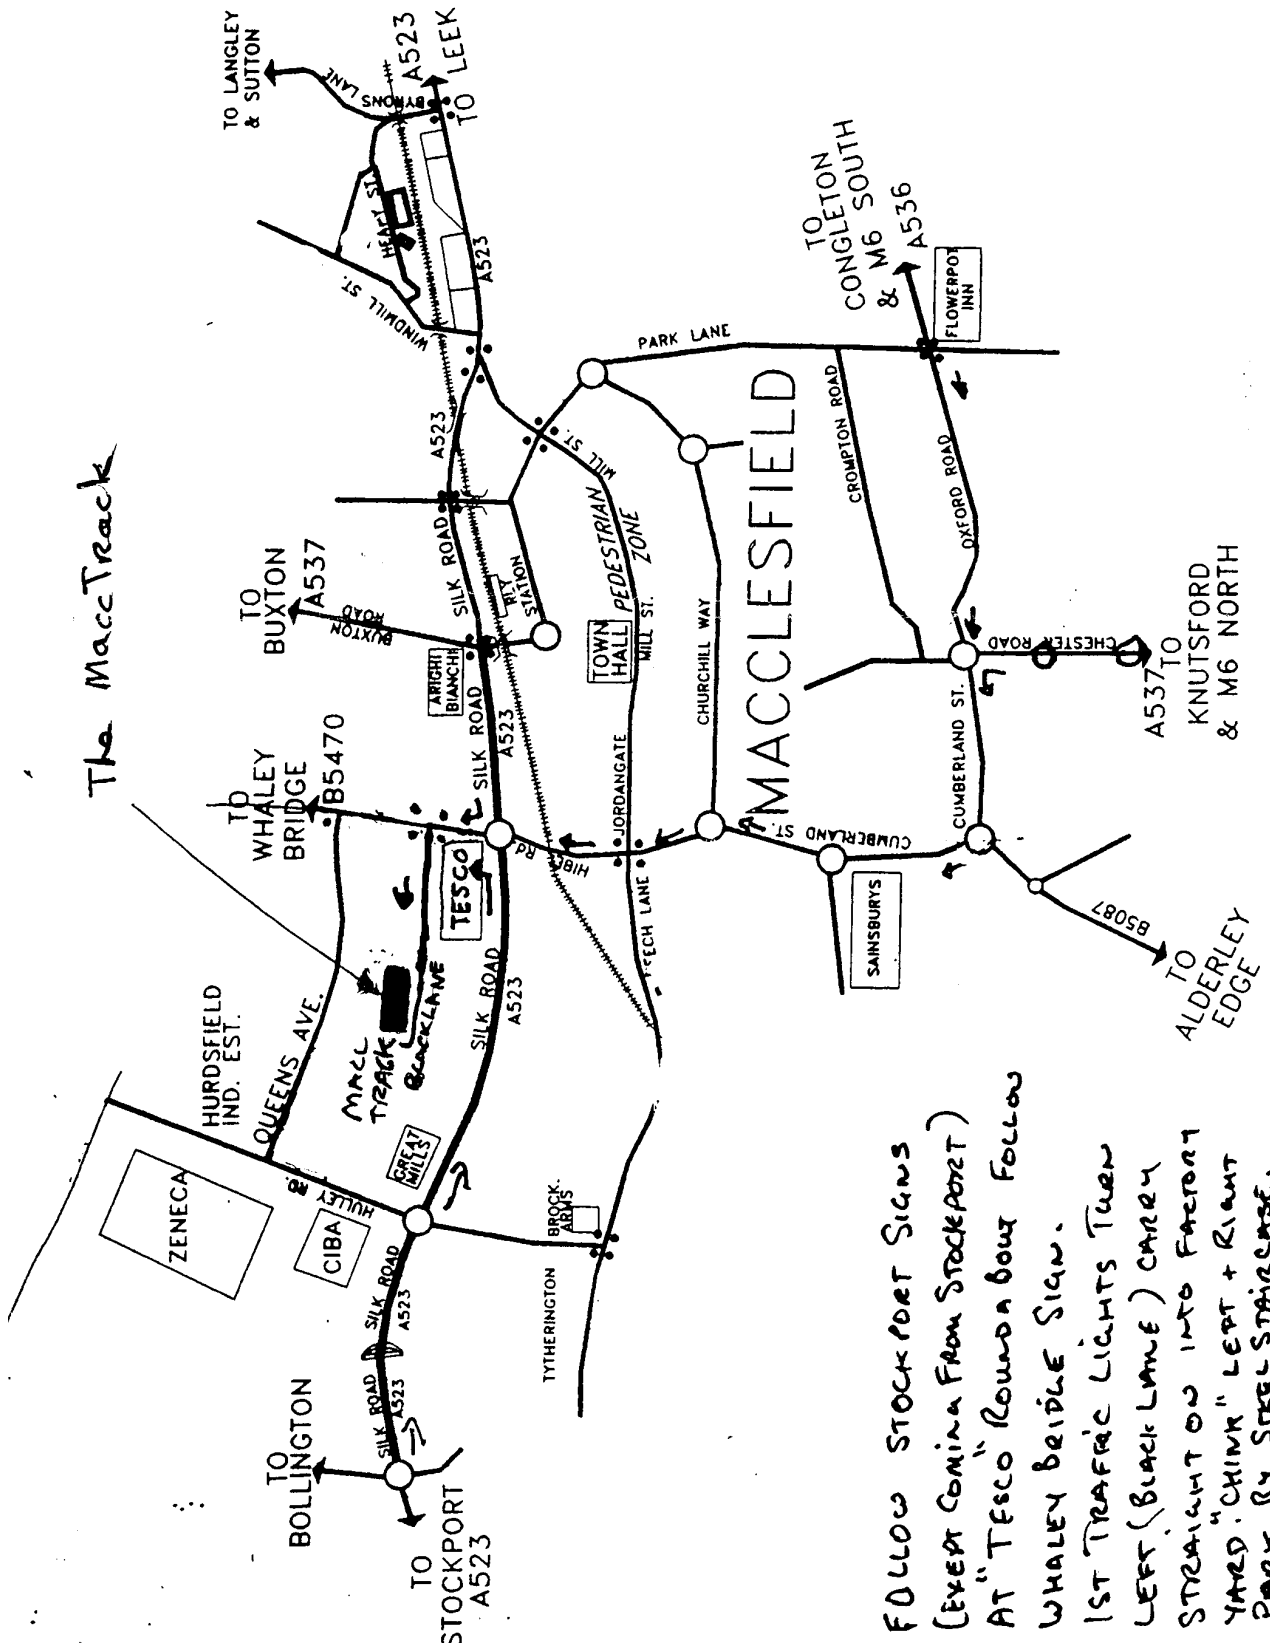

The MaccTrack

FOLLOW STOCKPORT SIGNS
 (EXCEPT COMING FROM STOCKPORT)
 AT "TESCO" ROUNDABOUT FOLLOW
 WHALEY BRIDGE SIGN.
 1ST TRAFFIC LIGHTS TURN
 LEFT (BLACK LANE) CAREY
 STRAIGHT ON INTO FACTORY
 YARD "CHUNK" LEFT + RIGHT
 PARK BY STEEL STAIRCASE.